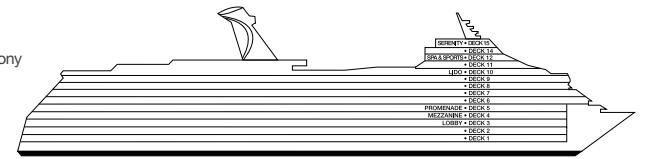

- ▲ Twin Bed and Single Sofa Bed
- ★ 2 Twin Beds (convert to King) and Single Sofa Bed
- 2 Twin Beds (convert to King) and 1 Upper Pullman
- ⋮ 2 Twin Beds (convert to King) and 2 Upper Pullmans
- 2 Twin Beds (convert to King), Single Sofa Bed and 1 Upper Pullman
- † 2 Twin Beds (convert to King) and Double Sofa Bed
- ▼ 2 Twin Beds (convert to King), Single Sofa Bed and 2 Upper Pullmans. Beds do not convert to King when both Upper Pullmans in use.
- Stateroom with 2 Porthole Windows
- ◁ Connecting staterooms (ideal for families and groups of friends)

1. ✱ Twin Beds do not convert to a King Bed.
   - U Unisex Wheelchair Accessible Restroom
   - IS Junior Suites with obstructed views: 9205, 9206.
   - ⊘ All accommodations are non-smoking.
2. Accessible staterooms are available for guests with disabilities. Please contact Guest Access Services at 1-800-438-6744 ext. 70025 for details, or visit <http://www.carnival.com/about-carnival/special-needs.aspx>.

CATEGORIES

1. 1A Interior Upper/Lower
   - PT Porthole
   - 4A 4B 4C 4D 4E 4F 4G 4H Interior
   - 4J Interior with Picture Window (obstructed views)
   - 6A Ocean View
   - 6L 6M 6N Deluxe Ocean View
   - 7C Cove Balcony
   - 8A 8B 8C 8D 8E 8F 8G Balcony
   - 8M 8N Aft-View Extended Balcony
   - 9C Premium Vista Balcony
   - IS Junior Suite
   - OS Ocean Suite
   - CS Grand Suite
   - 4S Interior
   - 6S Ocean View (obstructed views)
   - 8P 8S Balcony
   - SS Suite
2. Spa accommodations include private access, special amenities and priority reservations at the Cloud 9 Spa.