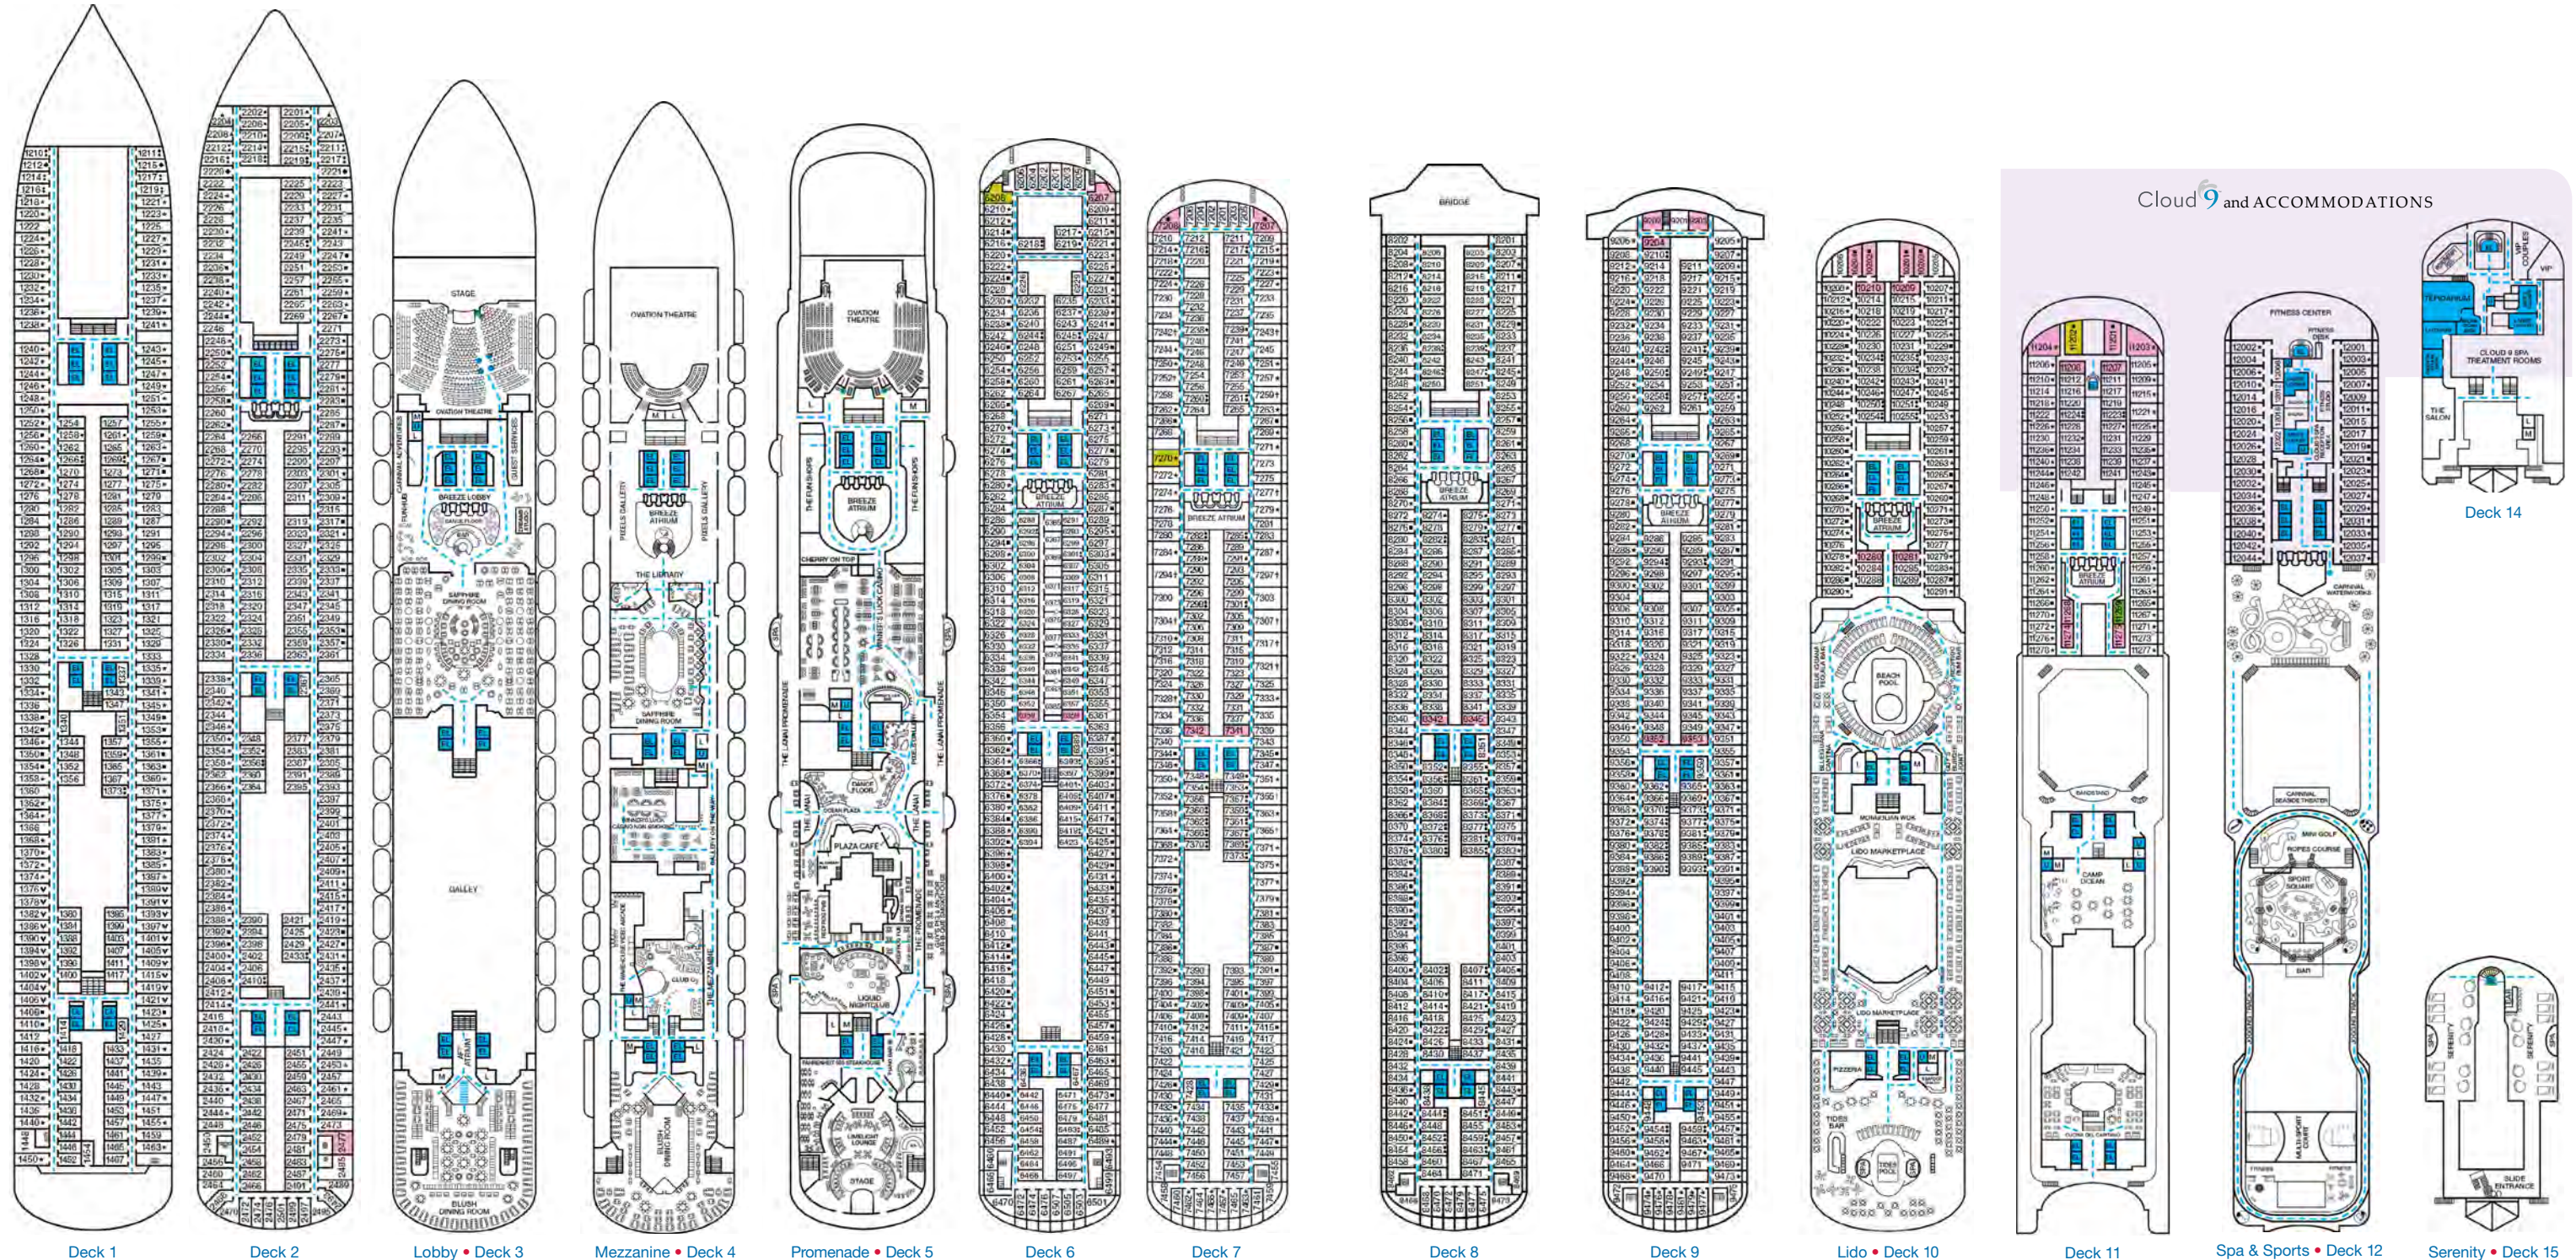

Gross Tonnage: 130,000 Length: 1,004 Feet Beam: 122 Feet  
 Cruising Speed: 20 Knots Guest Capacity: 3,690 (Double Occupancy)  
 Total Staff: 1,386 Registry: Panama

Cloud 9 and ACCOMMODATIONS

## ACCOMMODATIONS SYMBOL LEGEND

- ▲ Twin Bed and Single Sofa Bed
- ★ 2 Twin Beds (convert to King) and Single Sofa Bed
- 2 Twin Beds (convert to King) and 1 Upper Pullman
- 2 Twin Beds (convert to King) and 2 Upper Pullmans
- 2 Twin Beds (convert to King), Single Sofa Bed and 1 Upper Pullman
- † 2 Twin Beds (convert to King) and Double Sofa Bed
- ▼ 2 Twin Beds (convert to King), Single Sofa Bed and 2 Upper Pullmans. Beds do not convert to King when both Upper Pullmans in use.
- ◆ Stateroom with 2 Porthole Windows
- ◁ Connecting staterooms (ideal for families and groups of friends)
- ✱ Twin Beds do not convert to a King Bed.
- U Unisex Wheelchair Accessible Restroom
- ♿ All accommodations are non-smoking.
- Accessible Routes including Ramps
- Restrooms, Elevators, Lifts and other Accessible Areas
- Fully Accessible Staterooms (FAC)
- Fully Accessible Staterooms - Single Side Approach (FAC-SSA)
- Ambulatory Accessible Staterooms (AAC)

Gross Tonnage: 130,000 Length: 1,004 Feet Beam: 122 Feet  
 Cruising Speed: 20 Knots Guest Capacity: 3,690 (Double Occupancy)  
 Total Staff: 1,386 Registry: Panama