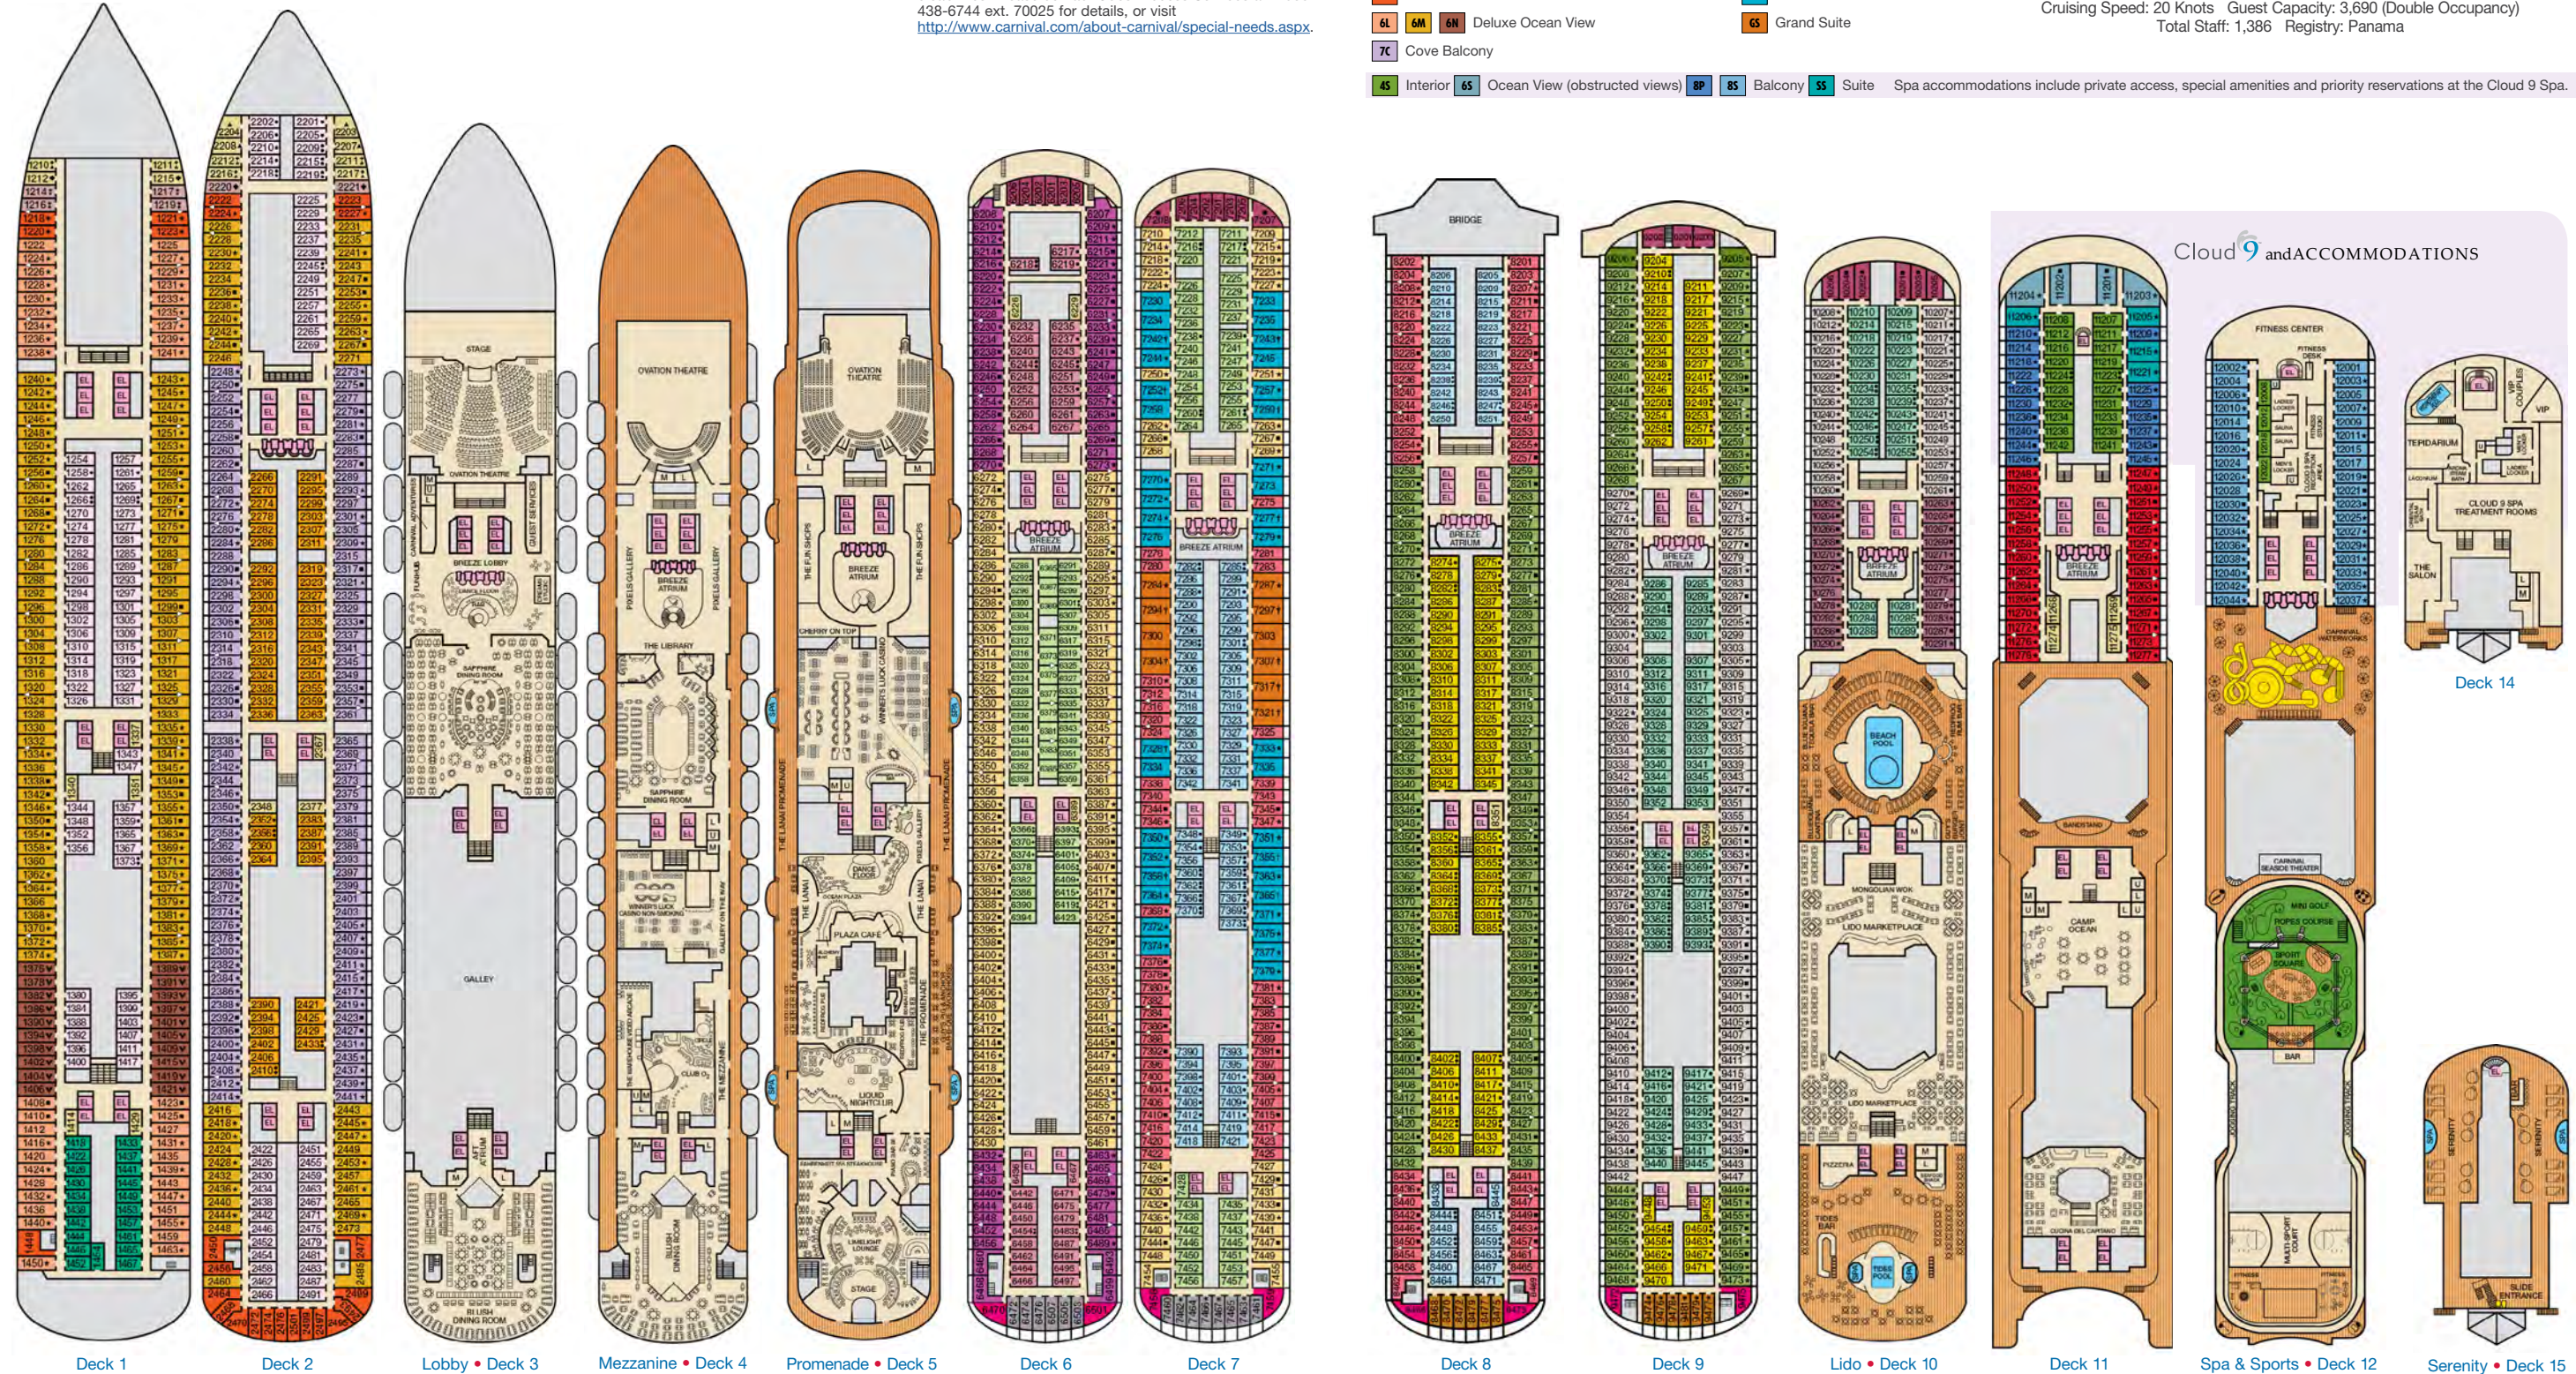

ACCOMMODATIONS SYMBOL LEGEND

- ▲ Twin Bed and Single Sofa Bed
- ★ 2 Twin Beds (convert to King) and Single Sofa Bed
- 2 Twin Beds (convert to King) and 1 Upper Pullman
- ⋮ 2 Twin Beds (convert to King) and 2 Upper Pullmans
- 2 Twin Beds (convert to King), Single Sofa Bed and 1 Upper Pullman
- † 2 Twin Beds (convert to King) and Double Sofa Bed
- ▼ 2 Twin Beds (convert to King), Single Sofa Bed and 2 Upper Pullmans. Beds do not convert to King when both Upper Pullmans in use.
- ◆ Stateroom with 2 Porthole Windows
- ◁ Connecting staterooms (ideal for families and groups of friends)

Gross Tonnage: 130,000 Length: 1,004 Feet Beam: 122 Feet  
 Cruising Speed: 20 Knots Guest Capacity: 3,690 (Double Occupancy)  
 Total Staff: 1,386 Registry: Panama

Cloud 9 and ACCOMMODATIONS

## ACCOMMODATIONS SYMBOL LEGEND

- ▲ Twin Bed and Single Sofa Bed
- ★ 2 Twin Beds (convert to King) and Single Sofa Bed
- 2 Twin Beds (convert to King) and 1 Upper Pullman
- 2 Twin Beds (convert to King) and 2 Upper Pullmans
- 2 Twin Beds (convert to King), Single Sofa Bed and 1 Upper Pullman
- † 2 Twin Beds (convert to King) and Double Sofa Bed
- ▼ 2 Twin Beds (convert to King), Single Sofa Bed and 2 Upper Pullmans. Beds do not convert to King when both Upper Pullmans in use.
- ◆ Stateroom with 2 Porthole Windows
- ◁ Connecting staterooms (ideal for families and groups of friends)
- ✱ Twin Beds do not convert to a King Bed.
- U Unisex Wheelchair Accessible Restroom
- ♿ All accommodations are non-smoking.
- Accessible Routes including Ramps
- Restrooms, Elevators, Lifts and other Accessible Areas
- Fully Accessible Staterooms (FAC)
- Fully Accessible Staterooms - Single Side Approach (FAC-SSA)
- Ambulatory Accessible Staterooms (AAC)

Gross Tonnage: 130,000 Length: 1,004 Feet Beam: 122 Feet  
 Cruising Speed: 20 Knots Guest Capacity: 3,690 (Double Occupancy)  
 Total Staff: 1,386 Registry: Panama