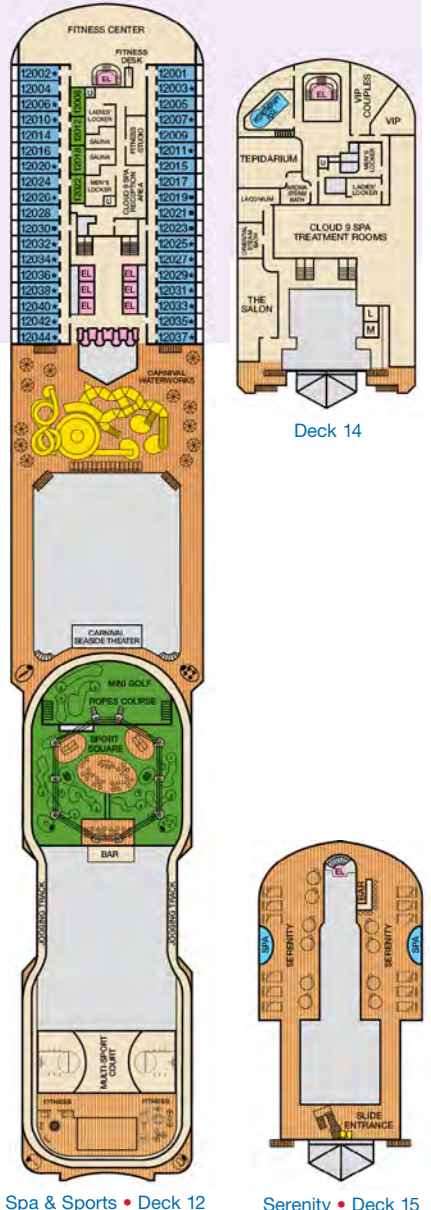

CATEGORIES

- 1A Interior Upper/Lower
  - PT Porthole
  - 4A 4B 4C 4D 4E 4F 4G 4H Interior
  - 4J Interior with Picture Window (obstructed views)
  - 6A Ocean View
  - 6L 6M 6N Deluxe Ocean View
  - 7C Cove Balcony
  - 8A 8B 8C 8D 8E 8F 8G Balcony
  - 8M 8N Aft-View Extended Balcony
  - 9C Premium Vista Balcony
  - IS Junior Suite
  - OS Ocean Suite
  - CS Grand Suite
  - 4S Interior
  - 6S Ocean View (obstructed views)
  - 8P 8S Balcony
  - SS Suite
- Spa accommodations include private access, special amenities and priority reservations at the Cloud 9 Spa.

Gross Tonnage: 130,000 Length: 1,004 Feet Beam: 122 Feet  
 Cruising Speed: 20 Knots Guest Capacity: 3,690 (Double Occupancy)  
 Total Staff: 1,386 Registry: Panama

Cloud 9 and ACCOMMODATIONS

## ACCOMMODATIONS SYMBOL LEGEND

- ▲ Twin Bed and Single Sofa Bed
- ★ 2 Twin Beds (convert to King) and Single Sofa Bed
- 2 Twin Beds (convert to King) and 1 Upper Pullman
- 2 Twin Beds (convert to King) and 2 Upper Pullmans
- 2 Twin Beds (convert to King), Single Sofa Bed and 1 Upper Pullman
- † 2 Twin Beds (convert to King) and Double Sofa Bed
- ▼ 2 Twin Beds (convert to King), Single Sofa Bed and 2 Upper Pullmans. Beds do not convert to King when both Upper Pullmans in use.
- ◆ Stateroom with 2 Porthole Windows
- ◁ Connecting staterooms (ideal for families and groups of friends)
- ✱ Twin Beds do not convert to a King Bed.
- U Unisex Wheelchair Accessible Restroom
- ♿ All accommodations are non-smoking.
- Accessible Routes including Ramps
- Restrooms, Elevators, Lifts and other Accessible Areas
- Fully Accessible Staterooms (FAC)
- Fully Accessible Staterooms - Single Side Approach (FAC-SSA)
- Ambulatory Accessible Staterooms (AAC)